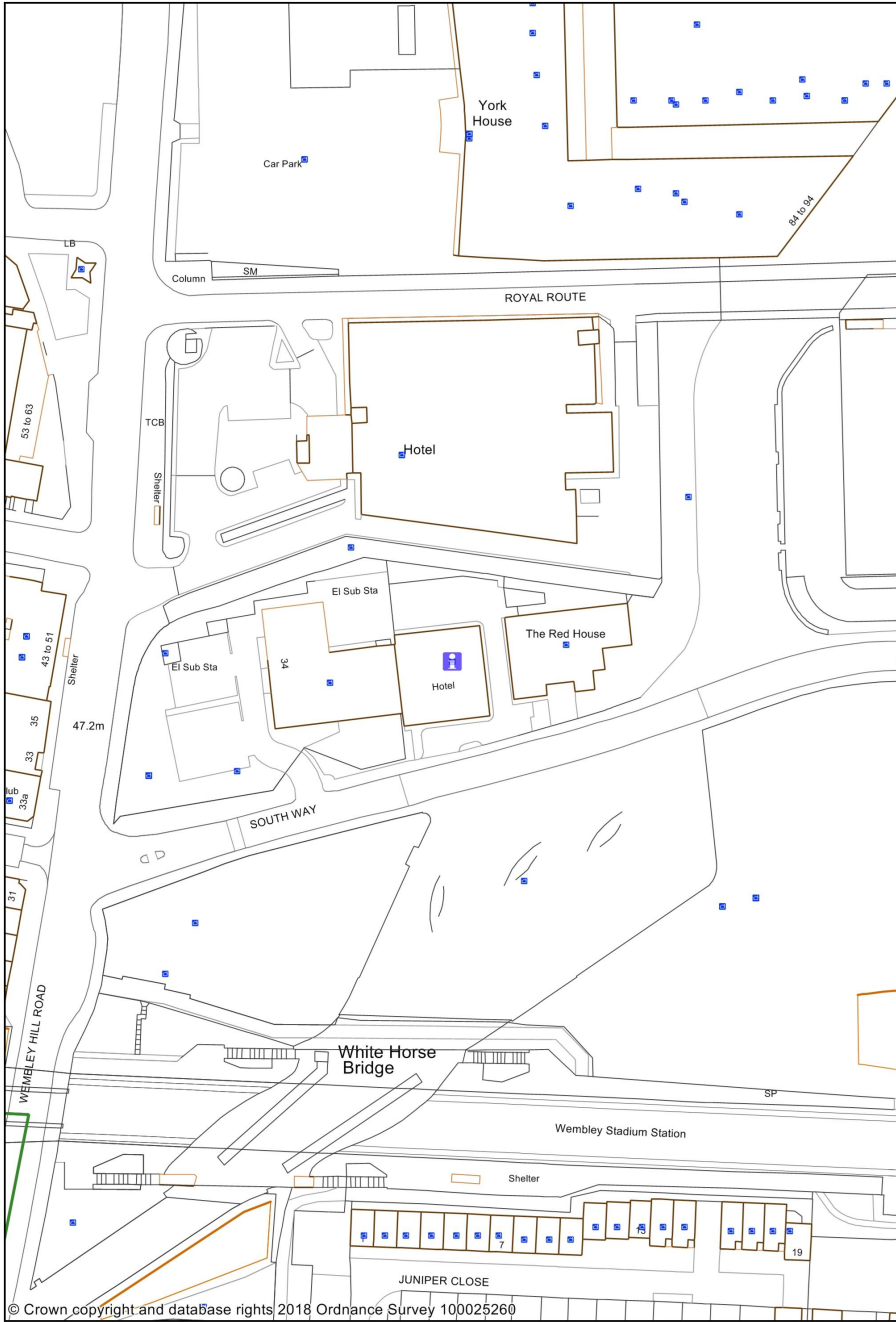

Ibis Hotel South Way, HA9 0HB

© Crown copyright and database rights 2018 Ordnance Survey 100025260

1:1250

0 0.02 0.04 kilometres